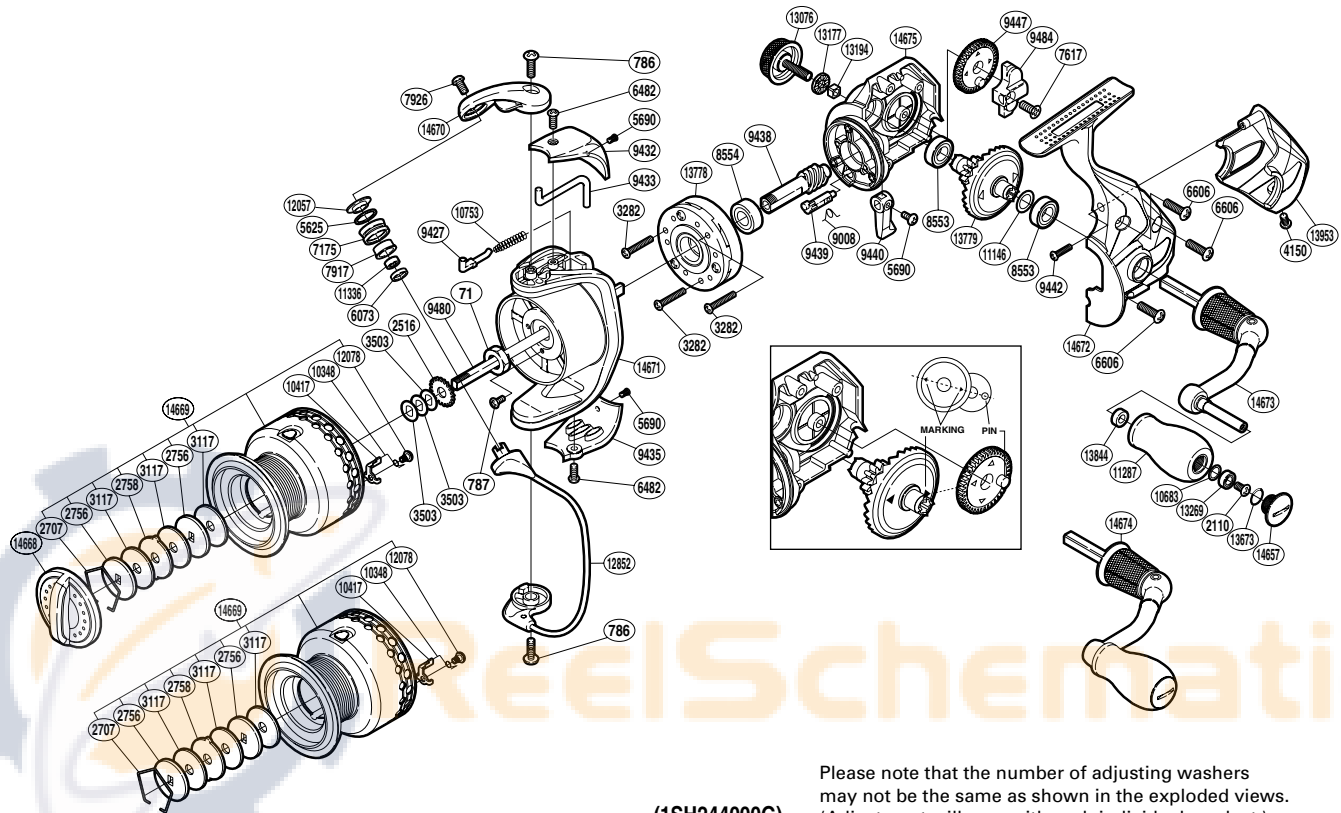

SHIMANO

AERNOS

ARNS-4000FA

(1SH244000G)

Please note that the number of adjusting washers may not be the same as shown in the exploded views. (Adjustment will vary with each individual product.)

Part No.	Description	Part No.	Description	Part No.	Description
RD 0071	Rotor Nut	RD 8553	Ball Bearing	RD12057	Line Roller Washer
RD 0786	Screw	RD 8554	Ball Bearing	RD12078	Screw
RD 0787	Screw	RD 9008	Anti-Reverse Cam Spring	RD12852	Bail Assembly
RD 2110	Screw	RD 9427	Bail Spring Guide	RD13076	Handle Screw Cap
RD 2516	Spool Support	RD 9432	Bail Spring Cover	RD13177	Handle Screw Cap Spacer
RD 2707	Drag Washers Retainer	RD 9433	Bail Trip Lever	RD13194	Handle Screw Lock
RD 2756	Key Washer	RD 9435	Bail Hold Support Guard	RD13269	Ball Bearing
RD 2758	Eared Washer	RD 9438	Pinion Gear	RD13673	O Ring
RD 3117	Drag Washer	RD 9439	Anti-Reverse Cam	RD13778	Roller Clutch Assembly
RD 3282	Screw	RD 9440	Anti-Reverse Lever	RD13779	Drive Gear
RD 3503	Spool Washer	RD 9442	Screw	RD13844	Handle Knob Bushing
RD 4150	Screw	RD 9447	Oscillating Gear	RD13953	Rear Protector
RD 5625	Line Roller Spacer	RD 9480	Main Shaft	RD14657	Handle Knob Seal
RD 5690	Screw	RD 9484	Oscillating Slider	RD14668	Drag Knob
RD 6073	Bearing Spacer	RD10348	Click Spring	RD14669	Spool Assembly
RD 6482	Screw	RD10417	Drag Click	RD14670	Bail Arm
RD 6606	Screw	RD10683	Washer	RD14671	Rotor
RD 7175	Line Roller	RD10753	Bail Spring	RD14672	Side Cover
RD 7617	Screw	RD11146	Washer	RD14673	Handle Shank Assembly
RD 7917	Line Roller Bushing	RD11287	Handle Knob	RD14674	Handle Assembly
RD 7926	Screw	RD11336	Ball Bearing	RD14675	Body